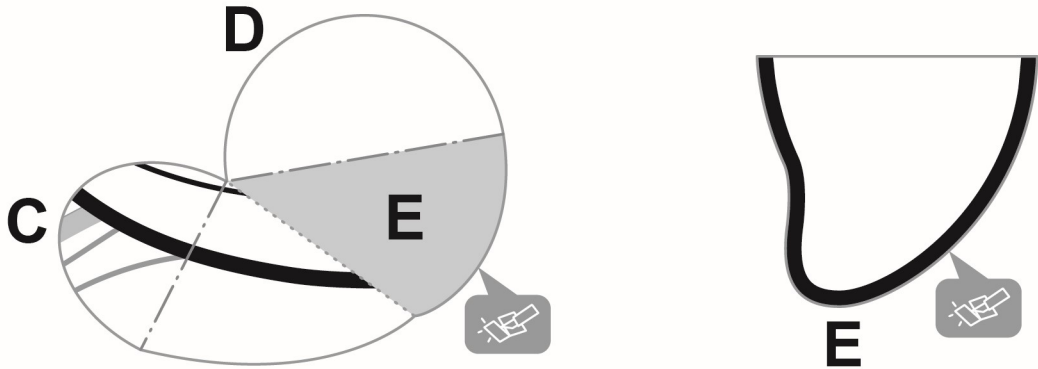

YANGTZE FINLESS PORPOISES^{3D}card

cephalopod diy pop-up card

Pop-up book
of the Cetaceans

Steps:

1. Cut the components following the cutting line.
2. Fold according to the marks.
(Use a stylus or a used ballpoint pen to draw the folding lines before folding.)
3. Paste the points with the same alphabets together (e.g., A to A, B to B).

Mark descriptions:

Cutting line 

Mountain fold 

Valley fold 

Yangtze finless porpoises

Yangtze finless porpoises are mammals and classified as toothed whales, with a body length of about 1.6-1.9 meters and a blowhole. They have no dorsal fin but only a narrow, raised ridge. We can see them in shallow waters in eastern Asia and they are easily affected by human activities.