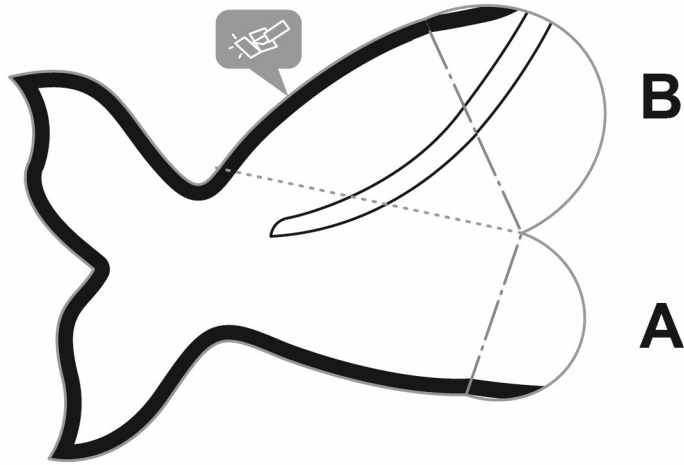

YANGTZE FINLESS PORPOISES^{3D}card

cephalopod diy pop-up card

Pop-up book
of the Cetaceans

Steps:

1. Cut the components following the cutting line.
2. Fold according to the marks.
(Use a stylus or a used ballpoint pen to draw the folding lines before folding.)
3. Paste the points with the same alphabets together (e.g., A to A, B to B).

Mark descriptions:

Cutting line 

Mountain fold 

Valley fold 

Yangtze finless porpoises

Yangtze finless porpoises are mammals and classified as toothed whales, with a body length of about 1.6-1.9 meters and a blowhole. They have no dorsal fin but only a narrow, raised ridge. We can see them in shallow waters in eastern Asia and they are easily affected by human activities.