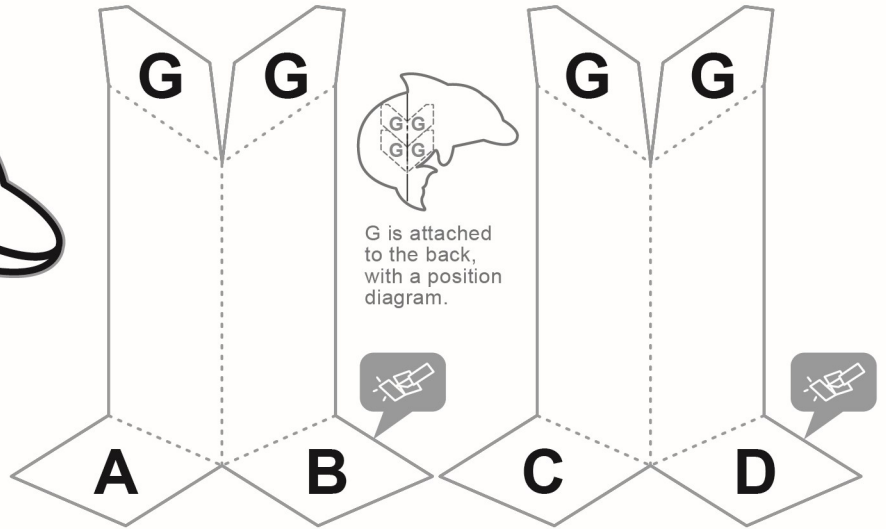

CHINESE WHITE DOLPHINS 3D card

cephalopod diy pop-up card

Pop-up book of the Cetaceans

Steps:

1. Cut the components following the cutting line.
2. Fold according to the marks. (Use a stylus or a used ballpoint pen to draw the folding lines before folding.)
3. Paste the points with the same alphabets together (e.g., A to A, B to B).

Mark descriptions:

Cutting line

Mountain fold

Valley fold

Chinese white dolphins

Chinese white dolphins are mammals and classified as toothed whales, with a body length of about 2-2.6 meters and a blowhole.