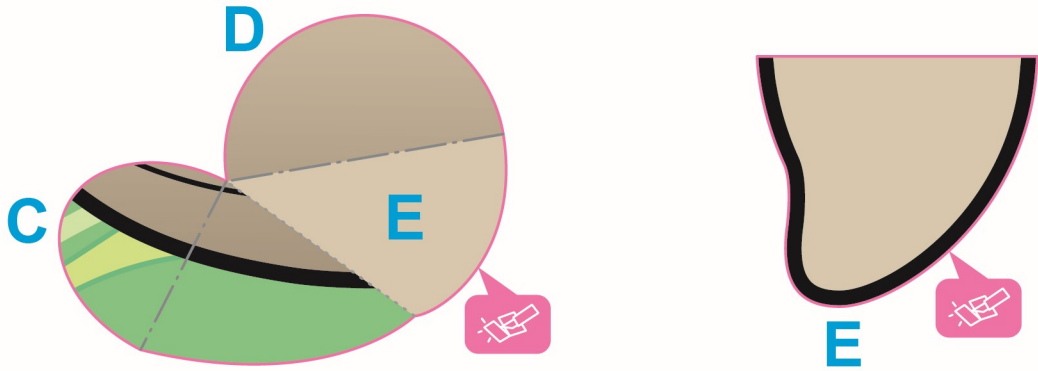

YANGTZE FINLESS PORPOISES ^{3D}card

cephalopod diy pop-up card

Pop-up book of the Cetaceans

Steps:

1. Cut the components following the cutting line.
2. Fold according to the marks. (Use a stylus or a used ballpoint pen to draw the folding lines before folding.)
3. Paste the points with the same alphabets together (e.g., A to A, B to B).

Mark descriptions:

Cutting line

Mountain fold

Valley fold

Yangtze finless porpoises

Yangtze finless porpoises are mammals and classified as toothed whales, with a body length of about 1.6-1.9 meters and a blowhole. They have no dorsal fin but only a narrow, raised ridge. We can see them in shallow waters in eastern Asia and they are easily affected by human activities.