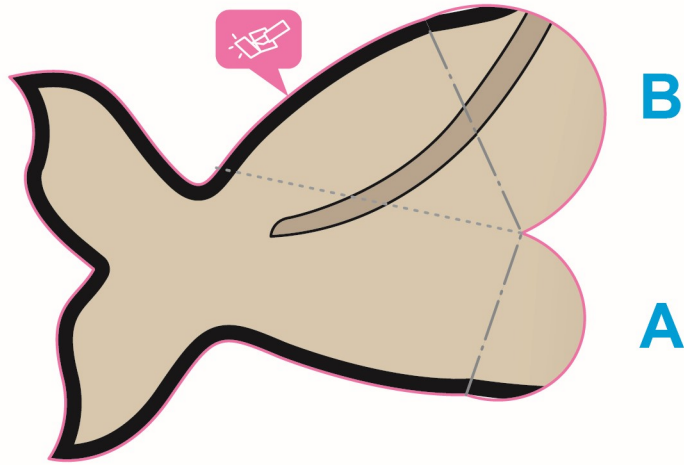

YANGTZE FINLESS PORPOISES ^{3D}card

cephalopod diy pop-up card

Pop-up book of the Cetaceans

Steps:

1. Cut the components following the cutting line.
2. Fold according to the marks. (Use a stylus or a used ballpoint pen to draw the folding lines before folding.)
3. Paste the points with the same alphabets together (e.g., A to A, B to B).

Mark descriptions:

Cutting line

Mountain fold

Valley fold

Yangtze finless porpoises

Yangtze finless porpoises are mammals and classified as toothed whales, with a body length of about 1.6-1.9 meters and a blowhole. They have no dorsal fin but only a narrow, raised ridge. We can see them in shallow waters in eastern Asia and they are easily affected by human activities.